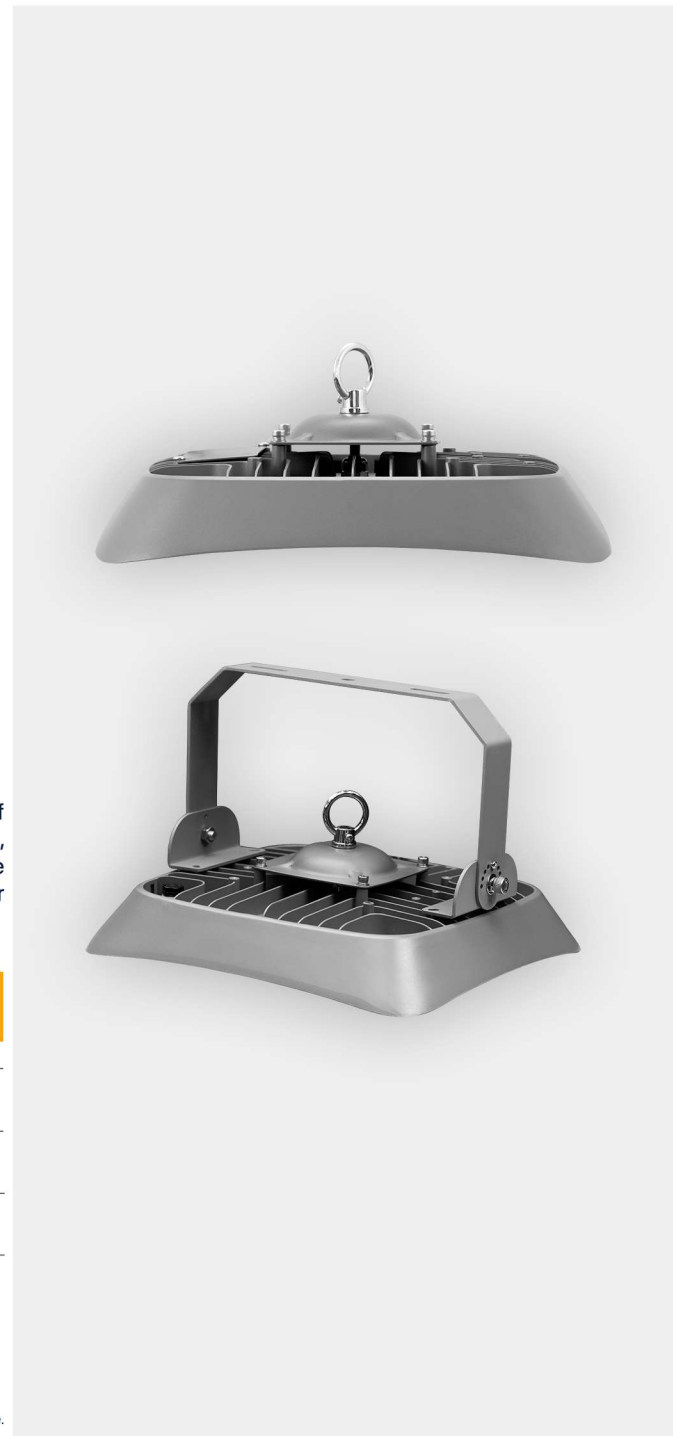

Industrial Leged Light

چراغ صنعتی سولد ۰ ۶ درجه پایه دار

Industrial lighting plays a key part in the safety and performance of your business. It's typically found in warehouses, factories, manufacturing plants and other hazardous workplaces. If these working environments aren't lit properly, the various hazards that your workforce are exposed to daily become a lot more dangerous.

P-Type	نام محصول	SKU	رنگ نور	شار نوری	ولتاژ	زاویه پخش نور	توان	CRI
Industrial	چراغ صنعتی سولد ۰ ۶ درجه پایه دار	10203685	سفید	14405Lm	200-230 V	65°	150 W	>80
Industrial	چراغ صنعتی سولد ۰ ۶ درجه پایه دار	10203735	سفید	19450Lm	200-230 V	65°	200 W	>80
Industrial	چراغ صنعتی سولد ۰ ۶ درجه پایه دار	10203613	سفید طبیعی	19450Lm	200-230 V	65°	200 W	54