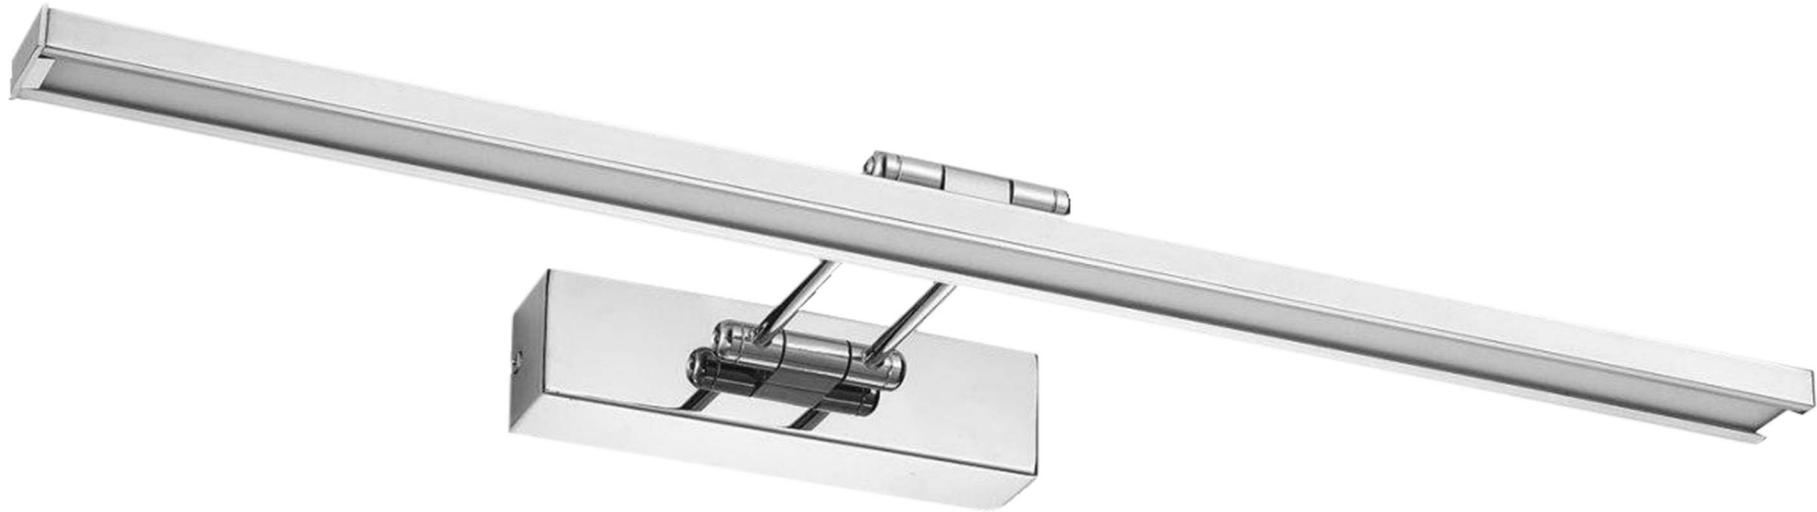

Mirror Light MB542

چراغ بالا آینه ای ام بی ۵۴۲

mirror lights must enable the user to perform precise tasks, like make-up application or shaving. It is therefore important that it is well-placed and provides adequate lighting. For an optimal result, we recommend combining the lighting of the mirror with the ceiling light or recessed lights.

P-Type	نام محصول	SKU	طول	توان	رنگ نور	زاویه پخش نور	CRI
Mirror-Light	چراغ بالا آینه ای ام بی ۵۴۲	10203263	57 cm	12 W	سفید طبیعی	120°	>80