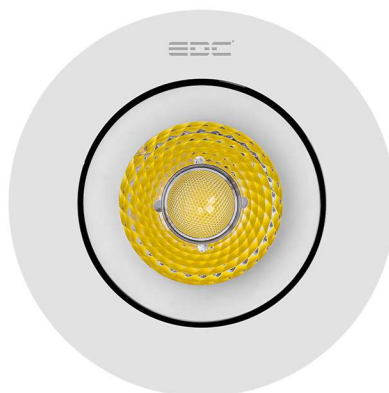

COB Downlight

چراغ سقفی توکار سی او بی

LED downlights are lighting fixtures embedded in the ceiling used to illuminate rooms, office spaces, and other indoor establishments. Also called recessed lights, LED downlights can be adjusted for general or direct light distribution. They can also be outfitted with various reflectors, lenses, blinds, and bulbs to achieve unique lighting effects to meet specific demands.

P-Type	نام محصول	SKU	سایز برش	شار نوری	ولتاژ ورودی	توان	رنگ نور	زاویه پخش نور	دمای نور	CRI
COB	چراغ سقفی توکار سی او بی	10203553	8 cm	250Lm	175-260V	5 W	سفید	31°	6100 K ±5%	>80
COB	چراغ سقفی توکار سی او بی	10203554	8 cm	250Lm	175-260V	5 W	سفید طبیعی	31°	4100 K ±5%	>80
COB	چراغ سقفی توکار سی او بی	10203555	8 cm	205Lm	175-260V	5 W	آفتابی	31°	3200 K ±5%	>80