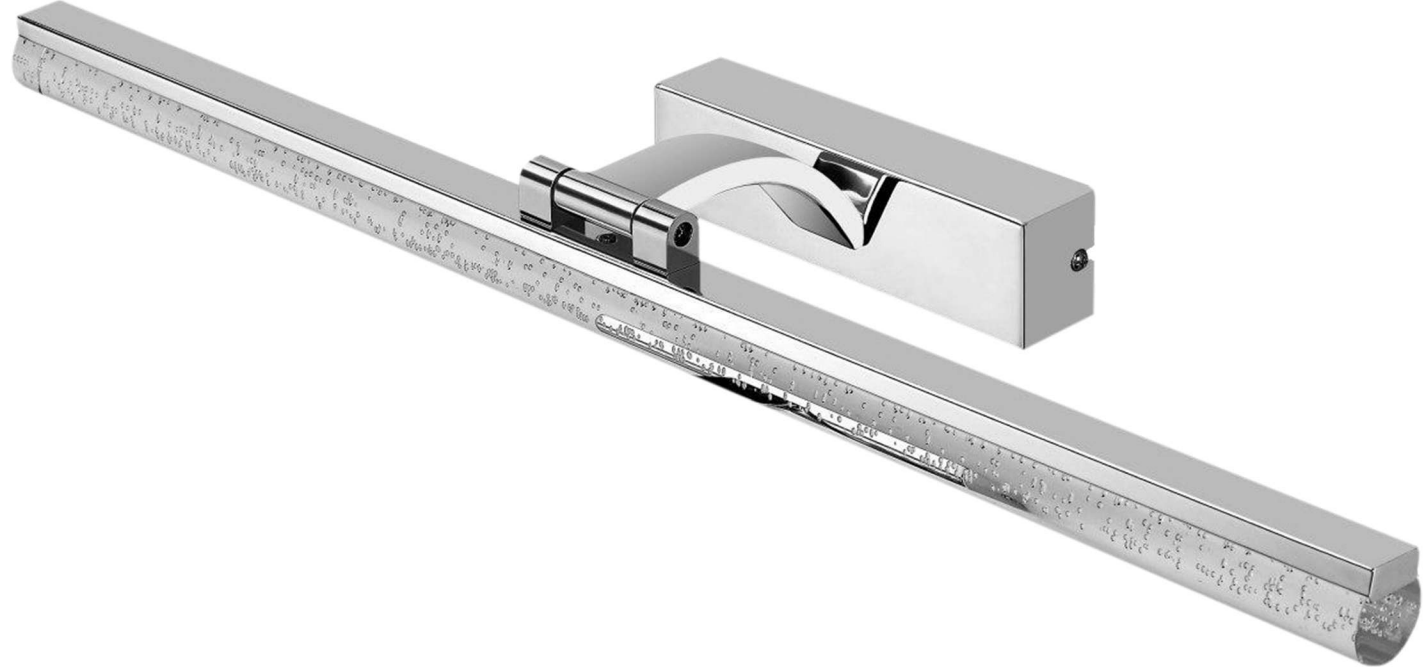

Mirror Light MB80

چراغ بالا آینه ای ام بی ۸۰

mirror lights must enable the user to perform precise tasks, like make-up application or shaving. It is therefore important that it is well-placed and provides adequate lighting. For an optimal result, we recommend combining the lighting of the mirror with the ceiling light or recessed lights.

P-Type	نام محصول	SKU	طول	توان	رنگ نور	زاویه پخش نور	CRI
Mirror-Light	چراغ بالا آینه ای ام بی ۸۰	10203264	60 cm	12 W	سفید طبیعی	120°	>80