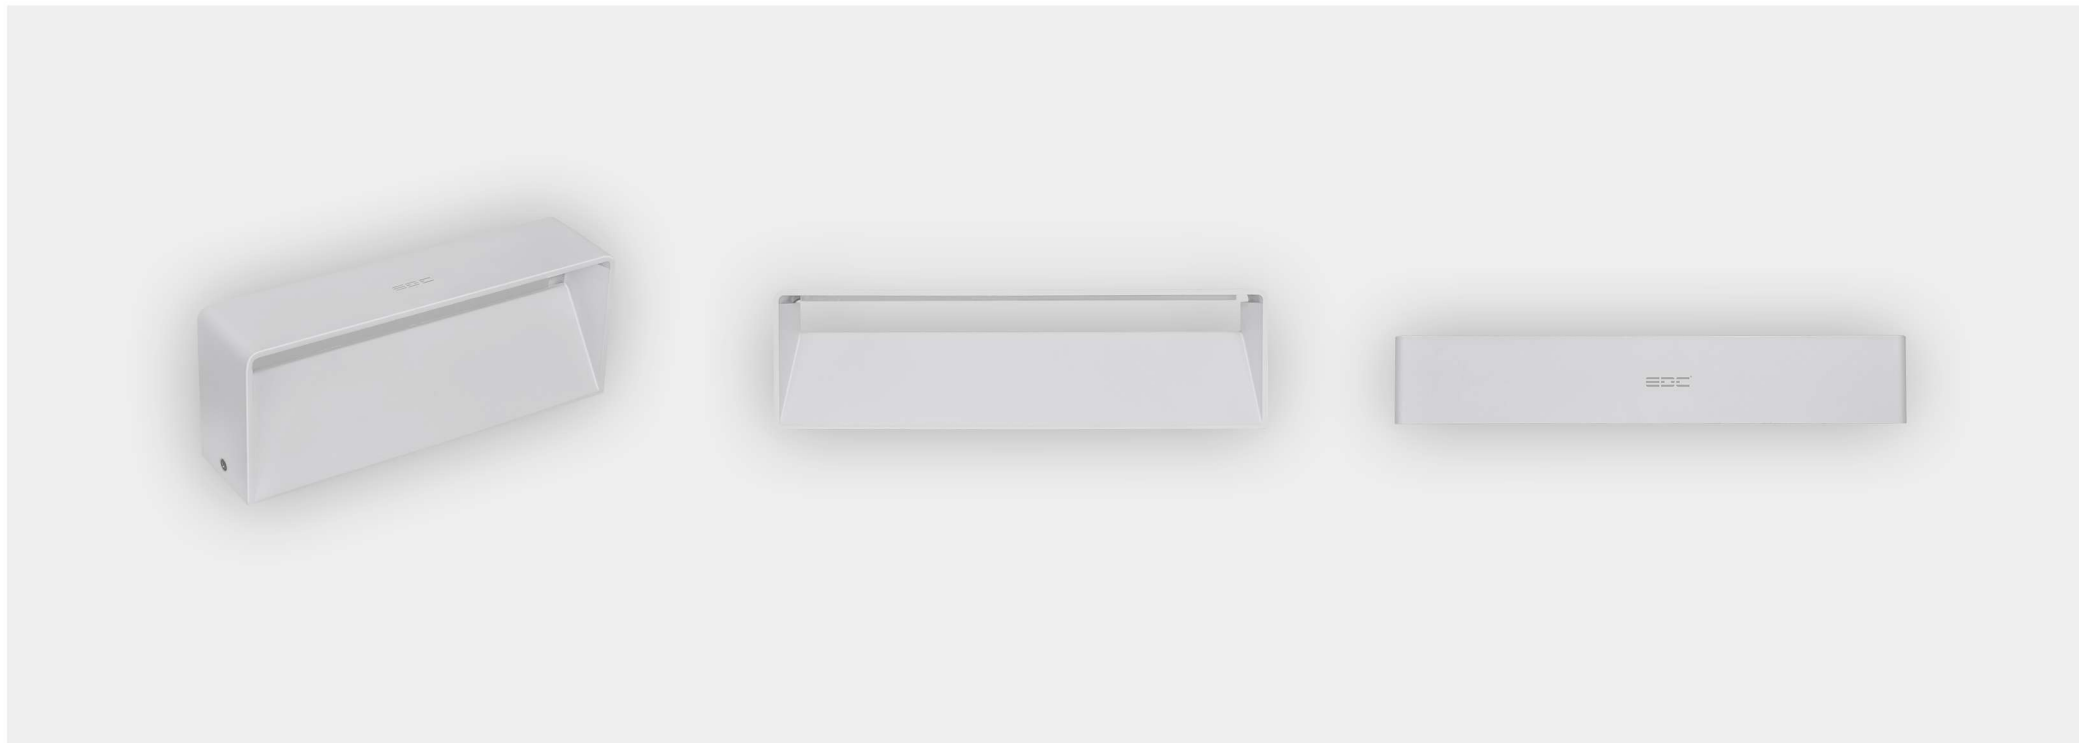

P-Type	نام محصول	SKU	رنگ نور	ارتفاع	ابعاد	توان	CRI
Wall-mounted	چراغ دیواری داخلی مستطیل	10203333	سفید	10 cm	59.5x6 cm	24 W	>80
Wall-mounted	چراغ دیواری داخلی مستطیل	10203335	آفتابی	10 cm	59.5x6 cm	24 W	>80

Indoor Rectangular Wall-Mounted Lights

چراغ دیواری داخلی مستطیل

Wall lights or sconces are lighting fixtures that are wall-mounted and add a layer of ambient lighting to your room. They are excellent decorative lights for bedrooms and living rooms as they add a decorative element along with illuminating the space.