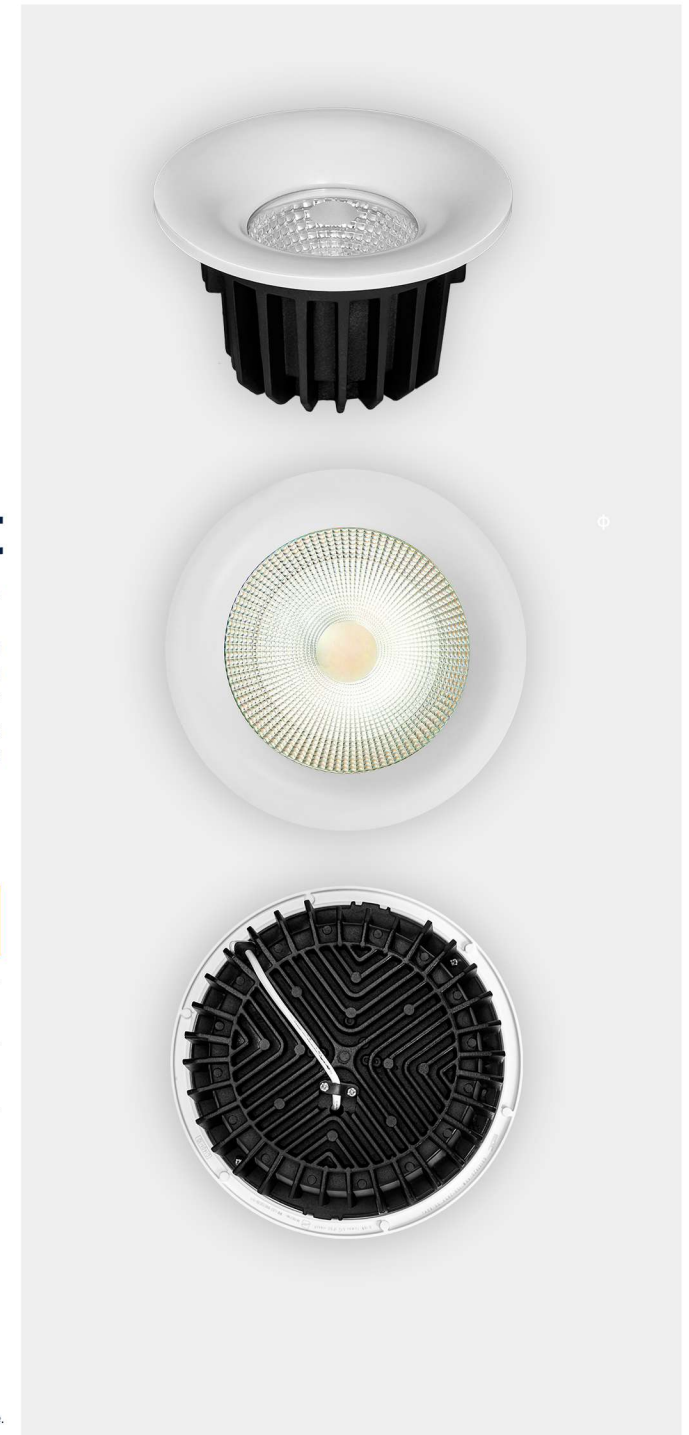

Curve Downlight

چراغ سقفی توکار منحنی

LED downlights are lighting fixtures embedded in the ceiling used to illuminate rooms, office spaces, and other indoor establishments. Also called recessed lights, LED downlights can be adjusted for general or direct light distribution. They can also be outfitted with various reflectors, lenses, blinds, and bulbs to achieve unique lighting effects to meet specific demands.

P-Type	نام محصول	SKU	سایز برش	شار نوری	ولتاژ ورودی	توان	رنگ نور	زاویه پخش نور	دمای نور	CRI
Curve	چراغ سقفی توکار منحنی	101402	10 cm	750lm	220-230V	10 W	سفید	90°	6500 K ±5%	>80
Curve	چراغ سقفی توکار منحنی	101404	10 cm	650lm	220-230V	10 W	آفتابی	90°	2700 K ±5%	>80