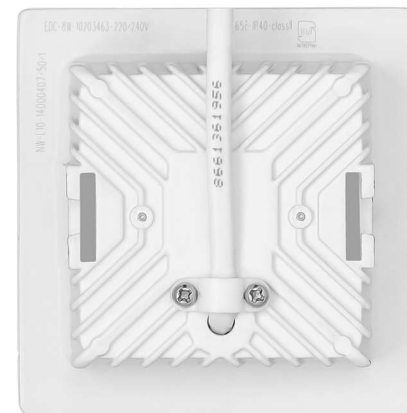

P-Type	نام محصول	SKU	سایز برش	شار نوری	ولتاژ ورودی	توان	رنگ نور	زاویه پخش نور	دمای نور	CRI
DeepAC	چراغ سقفی توکار دیپ ای سی مربع	10203462	7x7 cm	468 Lm	220-230 V	8 W	سفید	110°	6100 K ±5%	>80
DeepAC	چراغ سقفی توکار دیپ ای سی مربع	10203464	7x7 cm	468 Lm	220-230 V	8 W	آفتابی	110°	3200K ± 5%	>80

DeepAC Square Downlight

چراغ سقفی توکار دیپ ای سی مربع

LED downlights are lighting fixtures embedded in the ceiling used to illuminate rooms, office spaces, and other indoor establishments. Also called recessed lights, LED downlights can be adjusted for general or direct light distribution. They can also be outfitted with various reflectors, lenses, blinds, and bulbs to achieve unique lighting effects to meet specific demands.