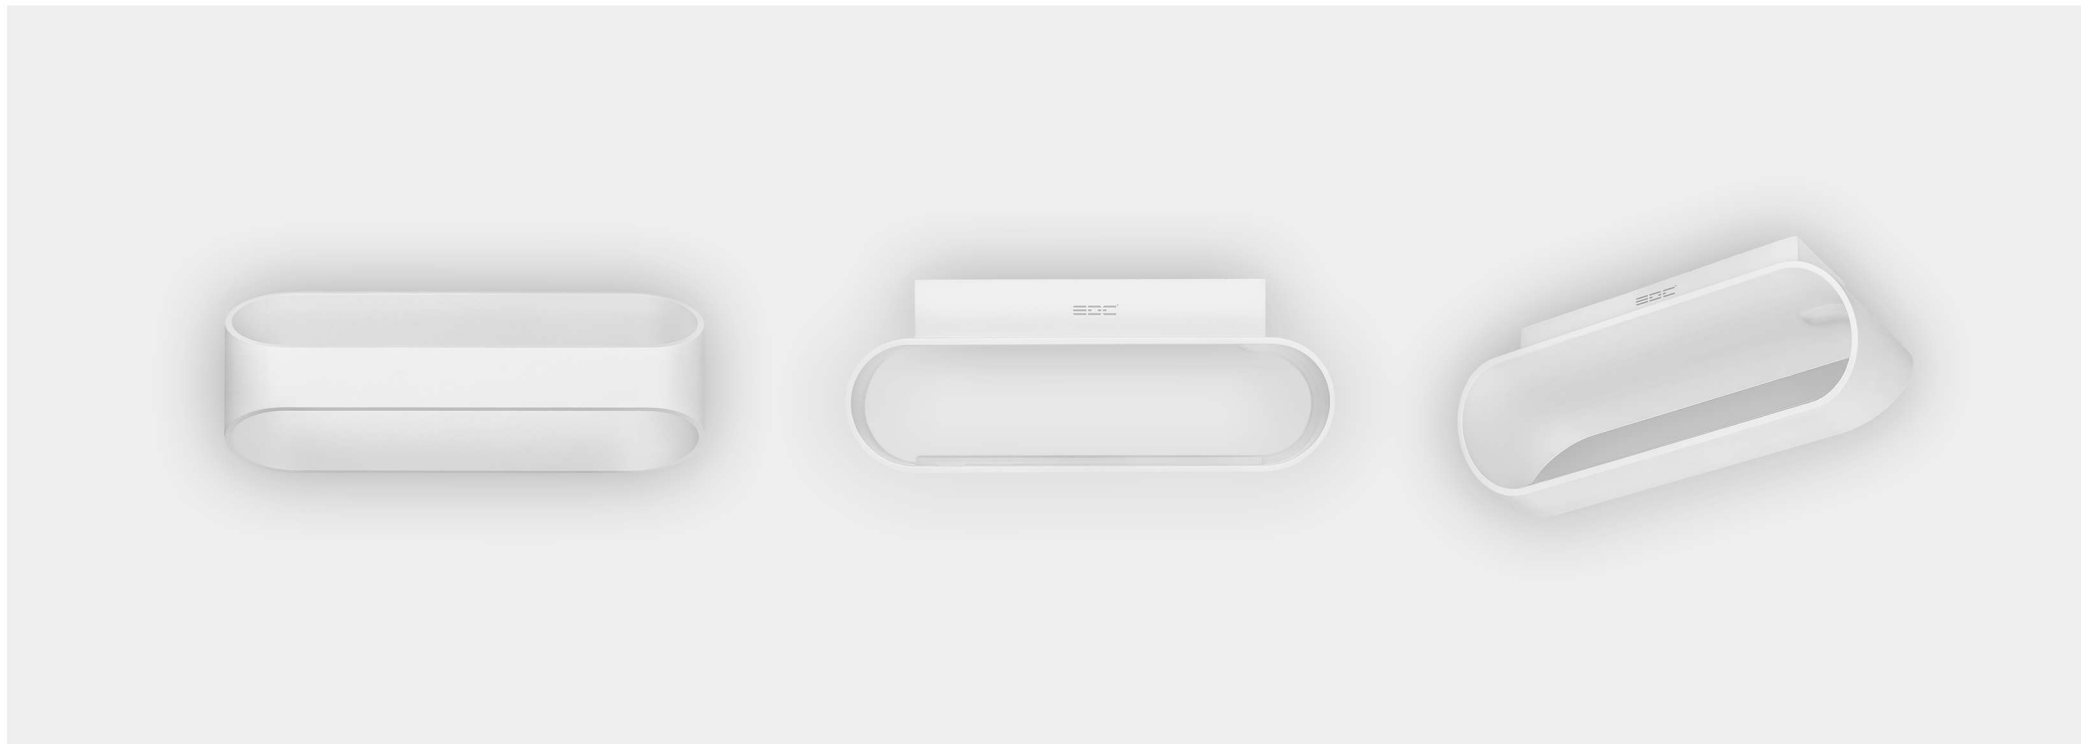

Indoor Curve Wall-Mounted Lights

چراغ دیواری داخلی منحنی

Wall lights or sconces are lighting fixtures that are wall-mounted and add a layer of ambient lighting to your room. They are excellent decorative lights for bedrooms and living rooms as they add a decorative element along with illuminating the space.

P-Type	نام محصول	SKU	رنگ نور	ارتفاع	ابعاد	توان	زاویه پخش نور	CRI
Wall-mounted	چراغ دیواری داخلی منحنی	1109007	سفید	9.8 cm	25x10 cm	10 W	2x90°	>80