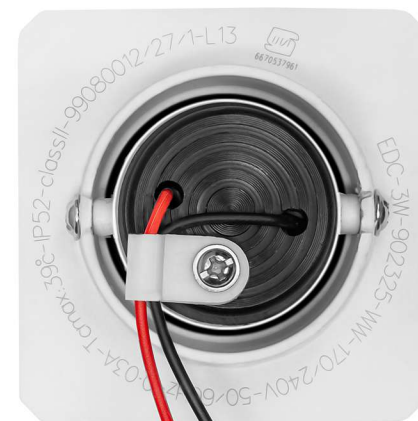

P-Type	نام محصول	SKU	برش	ولتاژ ورودی	رنگ نور	توان	CRI
Decorative	چراغ دکور اتیو توکار چشمی متحرک مربع	902324	4.5 - 5 - 5.5 cm	220-230 V	سفید	3 W	>80
Decorative	چراغ دکور اتیو توکار چشمی متحرک مربع	90306	4.5 - 5 - 5.5 cm	220-230 V	سفید طبیعی	3 W	>80
Decorative	چراغ دکور اتیو توکار چشمی متحرک مربع	902325	4.5 - 5 - 5.5 cm	220-230 V	آفتابی	3 W	>80

Square Movable Decorative Downlight

چراغ دکور اتیو توکار چشمی متحرک مربع

An integral part of every well-designed room is thoughtful curated decorative LED lights for home. When it comes to light, interior design plays a huge role in choosing the right fancy lights for home decoration.