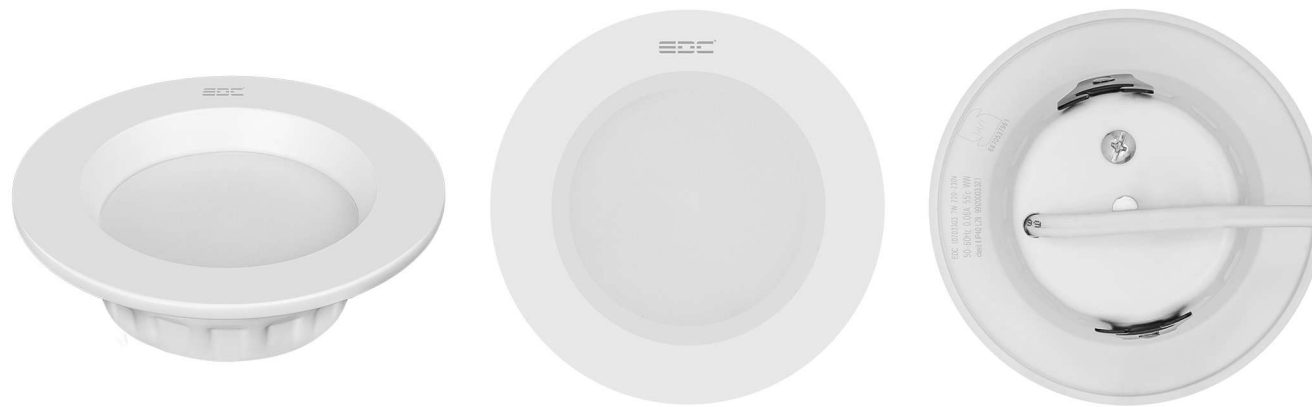

Deep Lined Circular Downlight

چراغ سقفی توکار دیپ خط دار گرد

LED downlights are lighting fixtures embedded in the ceiling used to illuminate rooms, office spaces, and other indoor establishments. Also called recessed lights, LED downlights can be adjusted for general or direct light distribution. They can also be outfitted with various reflectors, lenses, blinds, and bulbs to achieve unique lighting effects to meet specific demands.

چراغ های سقفی تو کار دیپ ای سی

DeepAC Downlights

P-Type	نام محصول	SKU	سایز برش	شار نوری	ولتاژ ورودی	توان	رنگ نور	زاویه پخش نور	دمای نور	CRI
DeepAC	چراغ سقفی توکار دیپ ای سی گرد	10203372	6 & 7 & 8 cm	295Lm	220-230 V	5 W	سفید	98°	6200 K ±5%	>80
DeepAC	چراغ سقفی توکار دیپ ای سی گرد	10203373	6 & 7 & 8 cm	295Lm	220-230 V	5 W	سفید طبیعی	98°	4100 K ±5%	>80
DeepAC	چراغ سقفی توکار دیپ ای سی گرد	10203374	6 & 7 & 8 cm	295Lm	185-245 V	5 W	آفتابی	98°	3200 K ±5%	>80

DeepAC Circular Downlight

چراغ سقفی توکار دیپ ای سی گرد

LED downlights are lighting fixtures embedded in the ceiling used to illuminate rooms, office spaces, and other indoor establishments. Also called recessed lights, LED downlights can be adjusted for general or direct light distribution. They can also be outfitted with various reflectors, lenses, blinds, and bulbs to achieve unique lighting effects to meet specific demands.