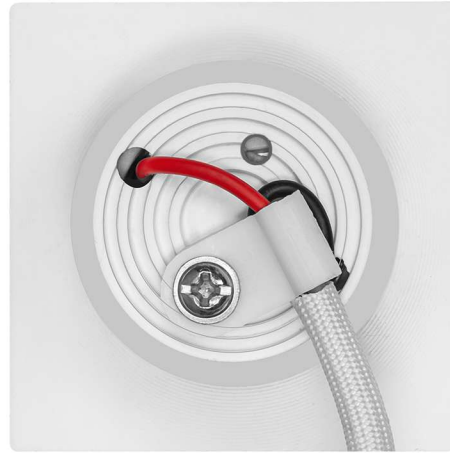

Square Fixed Decorative Downlight Light

چراغ دکور اتیو توکار چشمی ثابت مربع

An integral part of every well-designed room is thoughtful curated decorative LED lights for home. When it comes to light, interior design plays a huge role in choosing the right fancy lights for home decoration.

P-Type	نام محصول	SKU	برش	ولتاژ ورودی	رنگ نور	توان	CRI
Decorative	چراغ دکور اتیو توکار چشمی ثابت مربع	902322	3.5 & 4 cm	220-230 V	سفید	3 W	>80
Decorative	چراغ دکور اتیو توکار چشمی ثابت مربع	10202978	3.5 & 4 cm	220-230 V	سفید طبیعی	3 W	>80
Decorative	چراغ دکور اتیو توکار چشمی ثابت مربع	902323	3.5 & 4 cm	220-230 V	آفتابی	2 W	>80