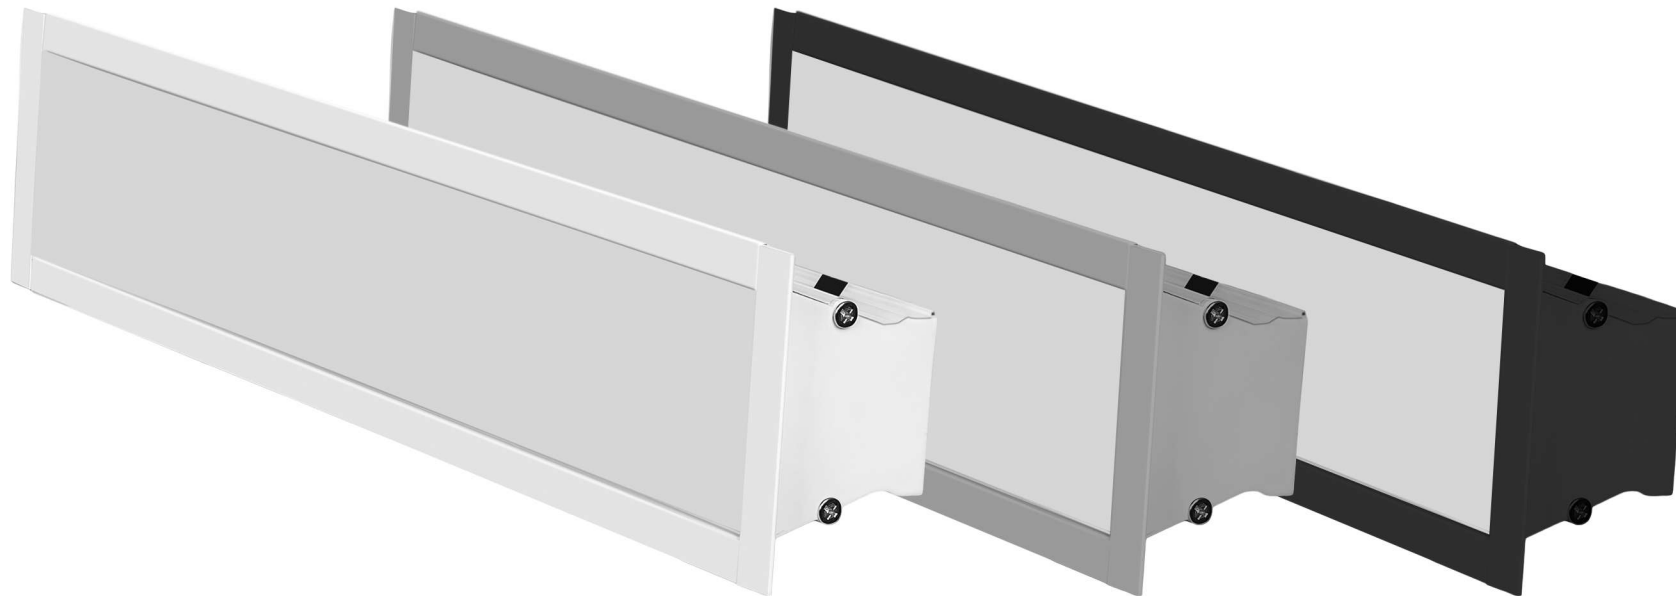

P-Type	نام محصول	SKU	ابعاد	شار نوری	ولتاژ ورودی	توان	رنگ نور	زاویه پخش نور	دمای نور	CRI
Lineum	چراغ خطی توکار لاینیوم بدنه سفید	10203622	5.5x30 cm	640Lm	220-230 V	12 W	سفید	129°	5900 K ±5%	>80
Lineum	چراغ خطی توکار لاینیوم بدنه سفید	10203623	5.5x30 cm	640Lm	220-230 V	12 W	سفید طبیعی	129°	4100 K ±5%	>80
Lineum	چراغ خطی توکار لاینیوم بدنه سفید	10203624	5.5x30 cm	600Lm	220-230 V	12 W	آفتابی	129°	3100 K ±5%	>80

قابل سفارش در سه رنگ بدنه : سفید، طوسی، و مشکی

Lineum Linear White Body Downlight

چراغ خطی توکار لاینیوم بدنه سفید

LED downlights are lighting fixtures embedded in the ceiling used to illuminate rooms, office spaces, and other indoor establishments. Also called recessed lights, LED downlights can be adjusted for general or direct light distribution. They can also be outfitted with various reflectors, lenses, blinds, and bulbs to achieve unique lighting effects to meet specific demands.