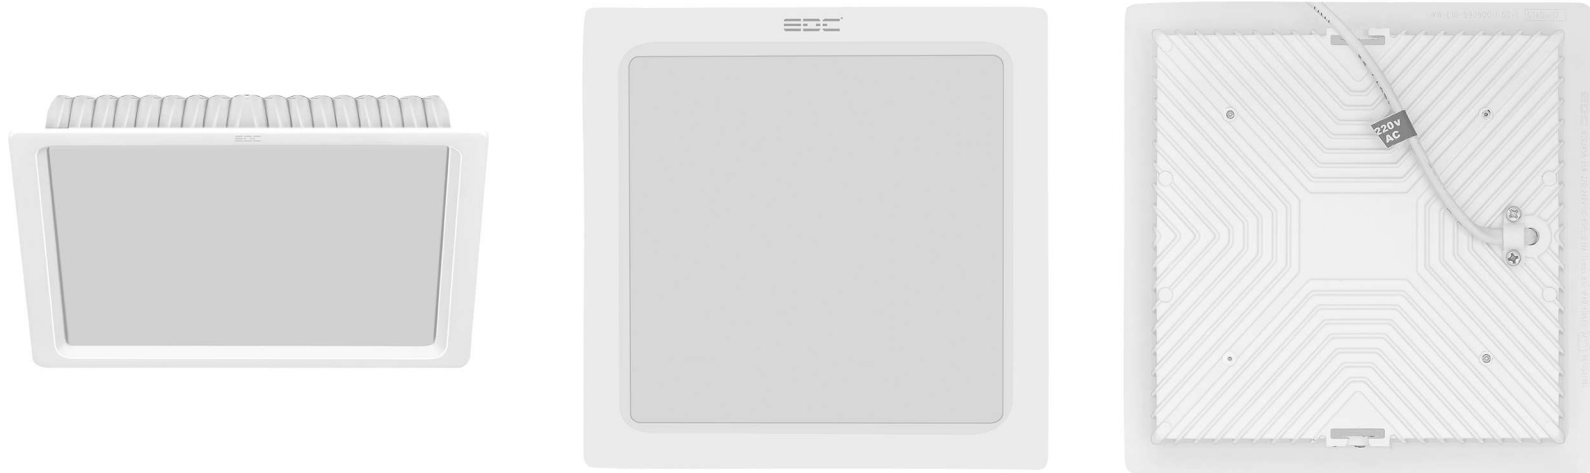

P-Type	نام محصول	SKU	سایز برش	شار نوری	ولتاژ ورودی	توان	رنگ نور	زاویه پخش نور	دمای نور	CRI
DeepAC	سقفی توکار دیپ ای سی مربع	10203456	15x15 cm	2020 Lm	220-230 V	25 W	سفید	110°	6100 K ±5%	>80
DeepAC	سقفی توکار دیپ ای سی مربع	10203457	15x15 cm	2020 Lm	220-230 V	25 W	سفید طبیعی	110°	4200 K ±5%	>80
DeepAC	سقفی توکار دیپ ای سی مربع	10203458	15x15 cm	1920 lm	220-230 V	25 W	آفتابی	110°	3200 K ±5%	>80

DeepAC Square Downlight

چراغ سقفی توکار دیپ ای سی مربع

LED downlights are lighting fixtures embedded in the ceiling used to illuminate rooms, office spaces, and other indoor establishments. Also called recessed lights, LED downlights can be adjusted for general or direct light distribution. They can also be outfitted with various reflectors, lenses, blinds, and bulbs to achieve unique lighting effects to meet specific demands.