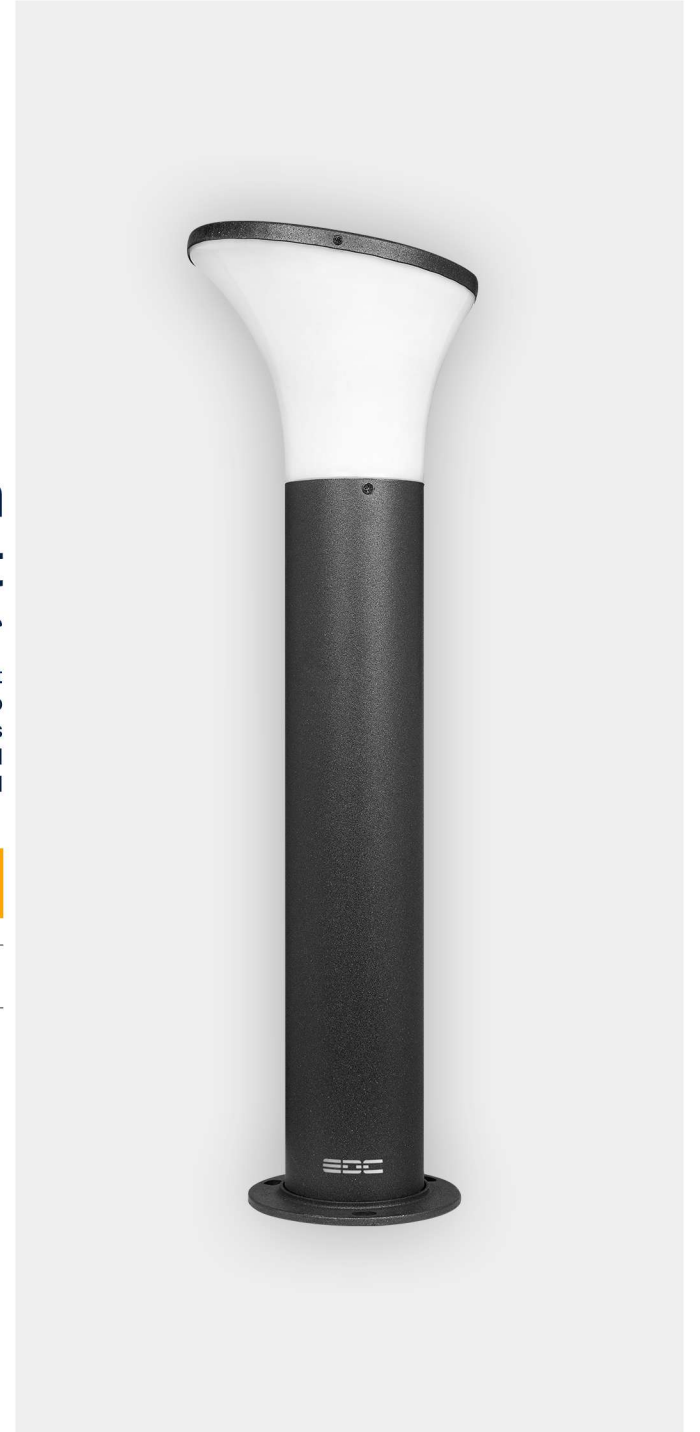

Semi-Mushroom Garden Light

چراغ پارکی نیم قارچی بدنه طوسی

When it comes to providing a functional and atmospheric effect outdoors, light fittings using LED technology offer the ideal solution to accentuate characteristic features in your garden. Good lighting is meant to enhance the shadows and nuances of your garden. All gardens, no matter what size, have different characteristics and will only be "lit well" if all these are taken into consideration.

P-Type	نام محصول	SKU	ارتفاع	قطر	سریج	IP	ولتاژ ورودی
Garden-Lights	چراغ پارکی نیم قارچی بدنه طوسی	10202904	80 cm	18 cm	E27	66	220-230 V