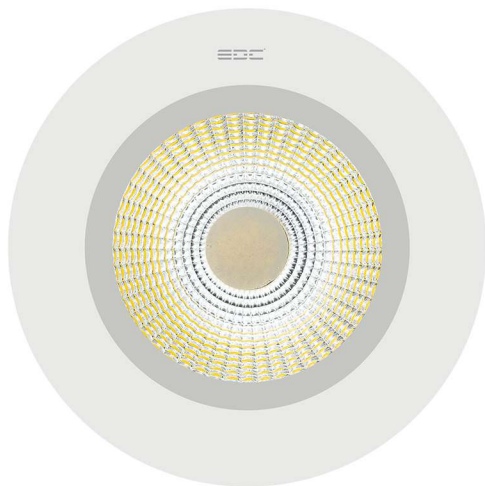

Whiteback Downlight

چراغ سقفی توکار پشت سفید

LED downlights are lighting fixtures embedded in the ceiling used to illuminate rooms, office spaces, and other indoor establishments. Also called recessed lights, LED downlights can be adjusted for general or direct light distribution. They can also be outfitted with various reflectors, lenses, blinds, and bulbs to achieve unique lighting effects to meet specific demands.