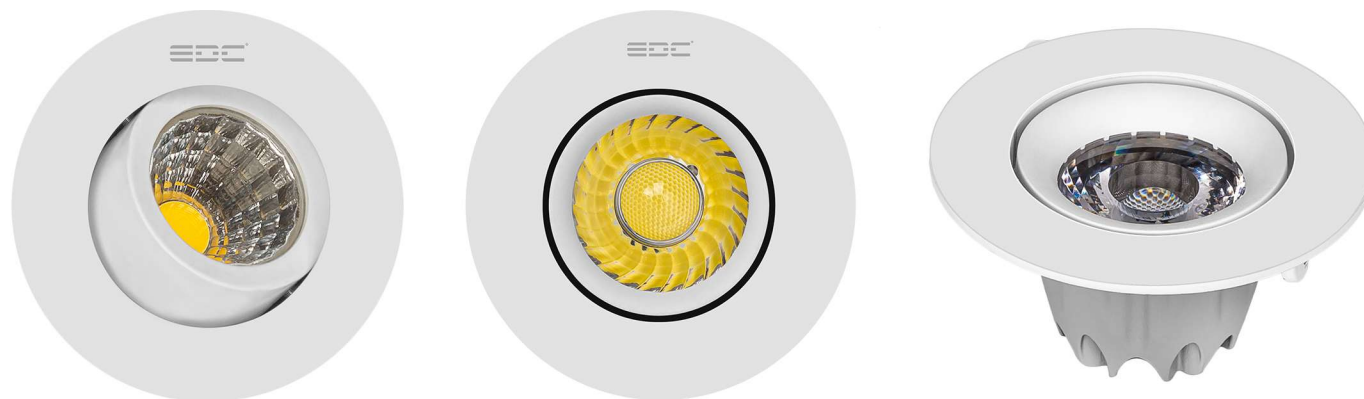

P-Type	نام محصول	SKU	سایز برش	شار نوری	ولتاژ ورودی	توان	رنگ نور	زاویه پخش نور	دمای نور	CRI
COB	چراغ سقفی توکار سی او بی	10203550	5 & 6 cm	250lm	175-245V	3 W	سفید	31°	6100 K ±5%	>80
COB	چراغ سقفی توکار سی او بی	10203551	5 & 6 cm	250lm	175-245V	3 W	سفید طبیعی	31°	4100 K ±5%	>80
COB	چراغ سقفی توکار سی او بی	10203552	5 & 6 cm	205lm	175-245V	3 W	آفتابی	31°	3200 K ±5%	>80

COB Downlight

چراغ سقفی توکار سی او بی

LED downlights are lighting fixtures embedded in the ceiling used to illuminate rooms, office spaces, and other indoor establishments. Also called recessed lights, LED downlights can be adjusted for general or direct light distribution. They can also be outfitted with various reflectors, lenses, blinds, and bulbs to achieve unique lighting effects to meet specific demands.