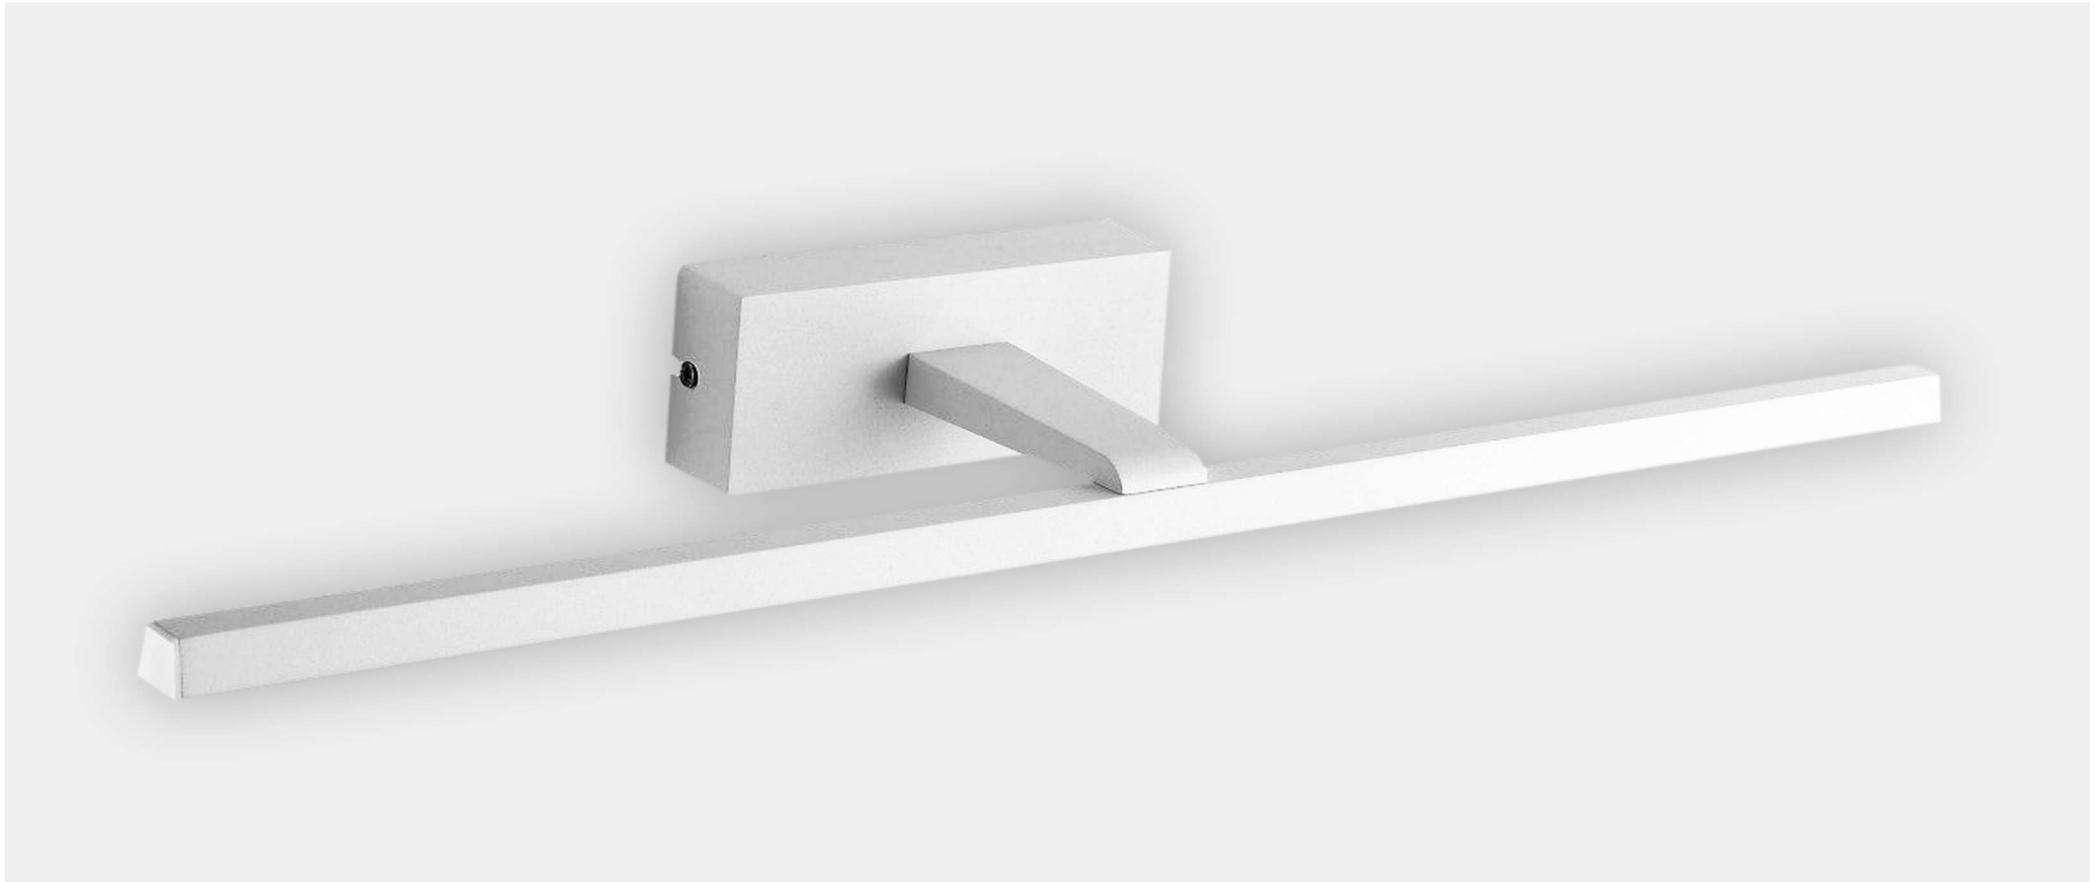

Mirror Light MB633

چراغ بالا آینه ای ام بی ۶۳۳

mirror lights must enable the user to perform precise tasks, like make-up application or shaving. It is therefore important that it is well-placed and provides adequate lighting. For an optimal result, we recommend combining the lighting of the mirror with the ceiling light or recessed lights.

P-Type	نام محصول	SKU	طول	توان	رنگ نور	زاویه پخش نور	CRI
Mirror-Light	چراغ بالا آینه ای ام بی ۶۳۳	10203256	60 cm	12 W	سفید طبیعی	120°	>80