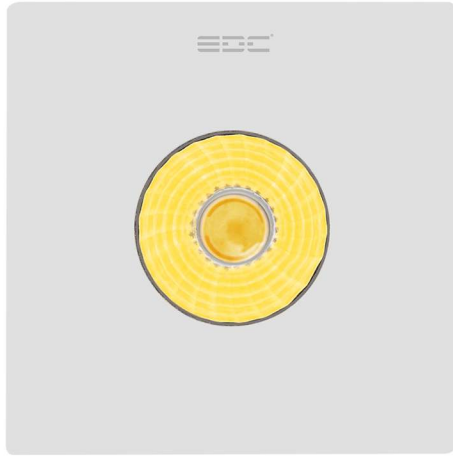

Square Fixed Decorative Downlight Light

چراغ دکور اتیو توکار چشمی ثابت مربع

An integral part of every well-designed room is thoughtful curated decorative LED lights for home. When it comes to light, interior design plays a huge role in choosing the right fancy lights for home decoration.

P-Type	نام محصول	SKU	برش	ولتاژ ورودی	رنگ نور	توان	CRI
Decorative	چراغ دکور اتیو توکار چشمی ثابت مربع	902322	3.5 & 4 cm	220-230 V	سفید	3 W	>80
Decorative	چراغ دکور اتیو توکار چشمی ثابت مربع	10202978	3.5 & 4 cm	220-230 V	سفید طبیعی	3 W	>80
Decorative	چراغ دکور اتیو توکار چشمی ثابت مربع	902323	3.5 & 4 cm	220-230 V	آفتابی	2 W	>80