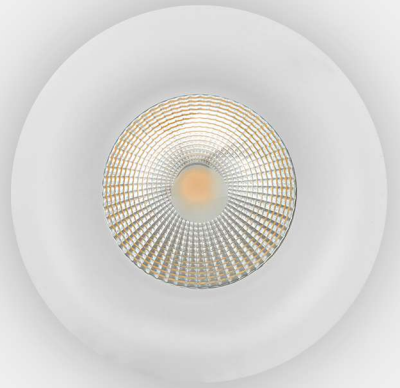

Curve Downlight

چراغ سقفی توکار منحنی

LED downlights are lighting fixtures embedded in the ceiling used to illuminate rooms, office spaces, and other indoor establishments. Also called recessed lights, LED downlights can be adjusted for general or direct light distribution. They can also be outfitted with various reflectors, lenses, blinds, and bulbs to achieve unique lighting effects to meet specific demands.

P-Type	نام محصول	SKU	سایز برش	شار نوری	ولتاژ ورودی	توان	رنگ نور	زاویه پخش نور	دمای نور	CRI
Curve	چراغ سقفی توکار منحنی	101418	20 & 21 cm	3000lm	220-230V	40 W	سفید	90°	6500 K ±5%	>85
Curve	چراغ سقفی توکار منحنی	101420	20 & 21 cm	2600lm	220-230V	40 W	آفتابی	90°	2700 K ±5%	>85