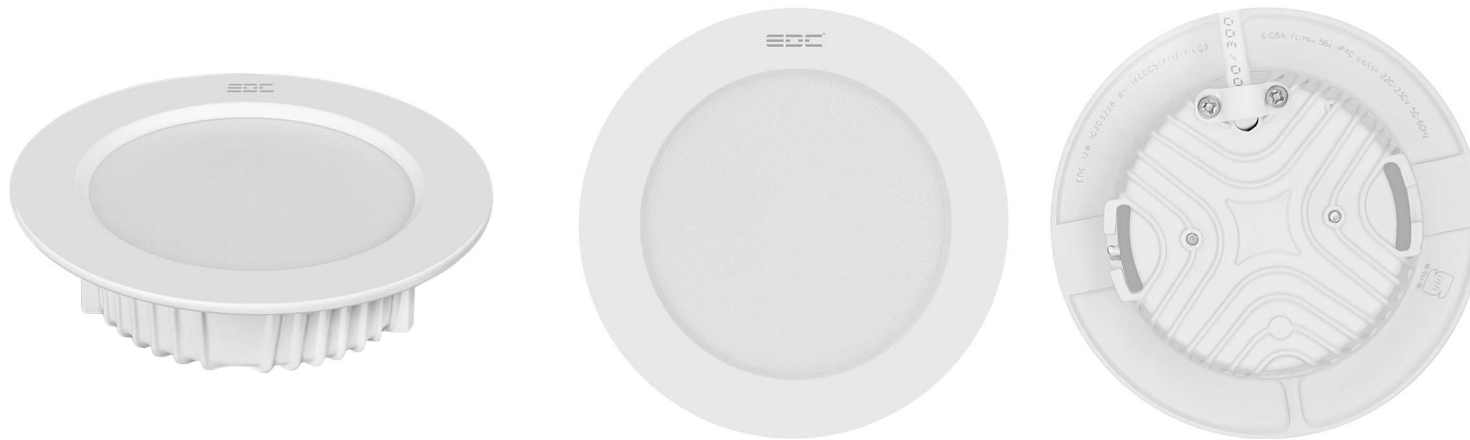

P-Type	نام محصول	SKU	سایز برش	شار نوری	ولتاژ ورودی	توان	رنگ نور	زاویه پخش نور	دمای نور	CRI
DeepAC	سقفی توکار دیپ ای سی پی اس گرد	10203228	8 & 9 cm	800LM	220-230 V	12 W	سفید	110°	6100 K ±5%	>80
DeepAC	سقفی توکار دیپ ای سی پی اس گرد	10203229	8 & 9 cm	800LM	220-230 V	12 W	سفید طبیعی	110°	4200 K ±5%	>80
DeepAC	سقفی توکار دیپ ای سی پی اس گرد	10203230	8 & 9 cm	760LM	220-230 V	12 W	آفتابی	110°	3200 K ±5%	>80

DeepAC Ps Circular Downlight

چراغ سقفی توکار دیپ ای سی پی اس گرد

LED downlights are lighting fixtures embedded in the ceiling used to illuminate rooms, office spaces, and other indoor establishments. Also called recessed lights, LED downlights can be adjusted for general or direct light distribution. They can also be outfitted with various reflectors, lenses, blinds, and bulbs to achieve unique lighting effects to meet specific demands.