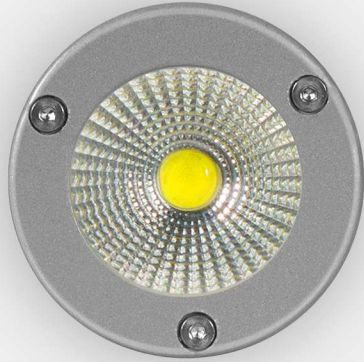

P-Type	نام محصول	SKU	رنگ نور	زاویه پخش نور	IP	توان
Exterior-Light	چراغ نما بدنه طوسی سی او بی چیپ تایوان	108437	سفید	62°	66	5 W
Exterior-Light	چراغ نما بدنه طوسی سی او بی چیپ تایوان	108445	سفید طبیعی	62°	66	5 W

COB Gray Exterior Light

چراغ نما بدنه طوسی سی او بی

Choosing the right exterior lighting effects and fixtures for your system doesn't need to be difficult or expensive, especially when you have a knowledgeable lighting team available to guide you.