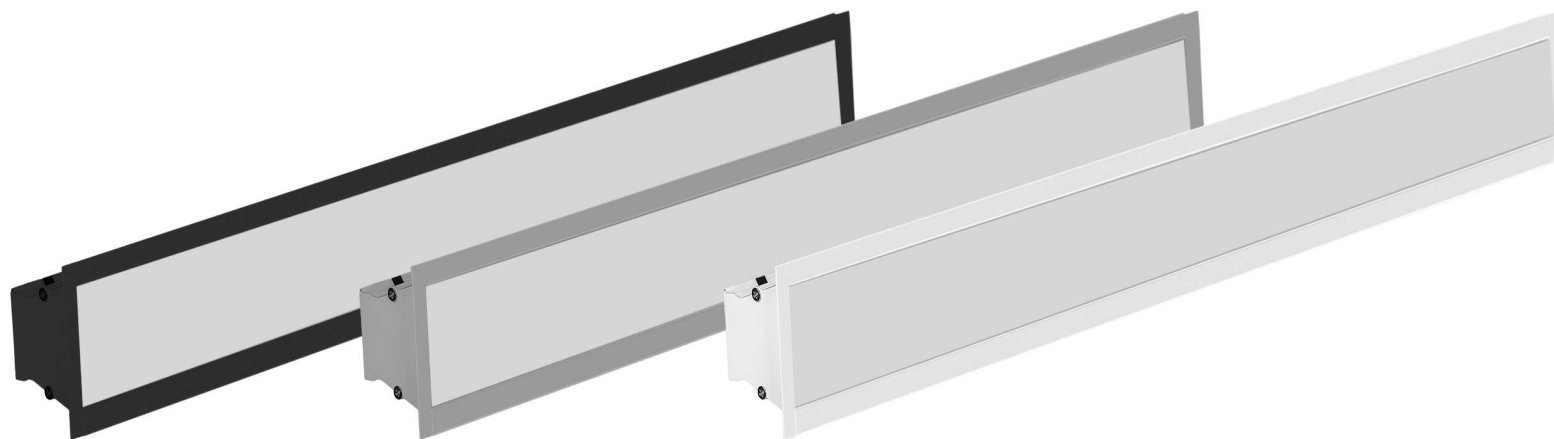

Lineum Linear Downlight White Body

چراغ خطی توکار لاینیوم بدنه سفید

LED downlights are lighting fixtures embedded in the ceiling used to illuminate rooms, office spaces, and other indoor establishments. Also called recessed lights, LED downlights can be adjusted for general or direct light distribution. They can also be outfitted with various reflectors, lenses, blinds, and bulbs to achieve unique lighting effects to meet specific demands.

P-Type	نام محصول	SKU	ابعاد	شار نوری	ولتاژ ورودی	توان	رنگ نور	زاویه پخش نور	دمای نور	CRI
Lineum	چراغ خطی توکار لاینیوم بدنه سفید	10203625	5.5x60 cm	1360Lm	220-230 V	24 W	سفید	128°	5800 K ±5%	>80
Lineum	چراغ خطی توکار لاینیوم بدنه سفید	10203626	5.5x60 cm	1360Lm	220-230 V	24 W	سفید طبیعی	128°	4100 K ±5%	>80
Lineum	چراغ خطی توکار لاینیوم بدنه سفید	10203627	5.5x60 cm	1200Lm	220-230 V	24 W	آفتابی	128°	3100 K ±5%	>80

قابل سفارش در سه رنگ بدنه : سفید، طوسی، و مشکی