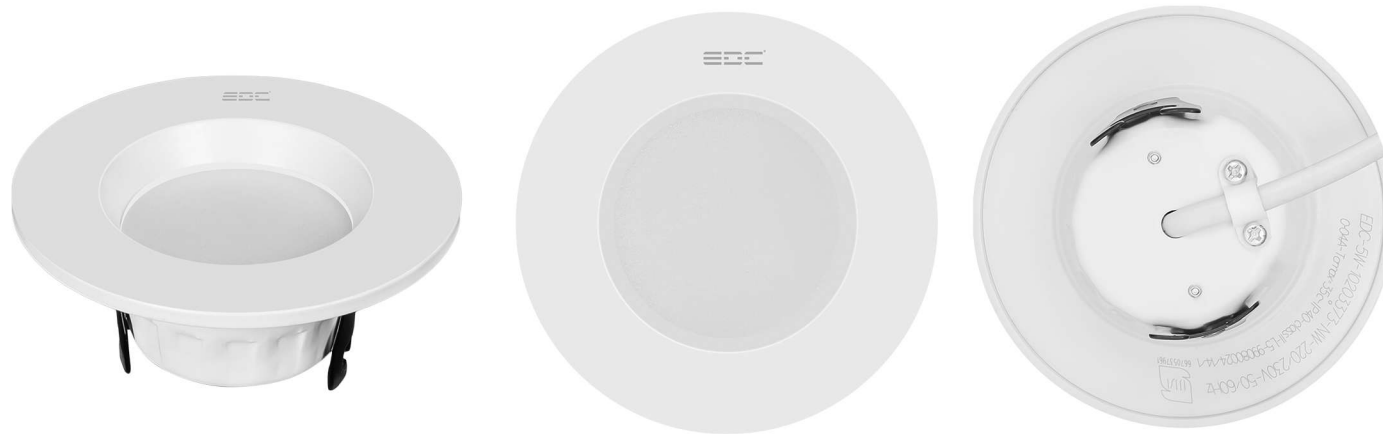

P-Type	نام محصول	SKU	سایز برش	شار نوری	ولتاژ ورودی	توان	رنگ نور	زاویه پخش نور	دمای نور	CRI
DeepAC	چراغ سقفی توکار دیپ ای سی گرد	10203372	6 & 7 & 8 cm	295Lm	220-230 V	5 W	سفید	98°	6200 K ±5%	>80
DeepAC	چراغ سقفی توکار دیپ ای سی گرد	10203373	6 & 7 & 8 cm	295Lm	220-230 V	5 W	سفید طبیعی	98°	4100 K ±5%	>80
DeepAC	چراغ سقفی توکار دیپ ای سی گرد	10203374	6 & 7 & 8 cm	295Lm	185-245 V	5 W	آفتابی	98°	3200 K ±5%	>80

DeepAC Circular Downlight

چراغ سقفی توکار دیپ ای سی گرد

LED downlights are lighting fixtures embedded in the ceiling used to illuminate rooms, office spaces, and other indoor establishments. Also called recessed lights, LED downlights can be adjusted for general or direct light distribution. They can also be outfitted with various reflectors, lenses, blinds, and bulbs to achieve unique lighting effects to meet specific demands.